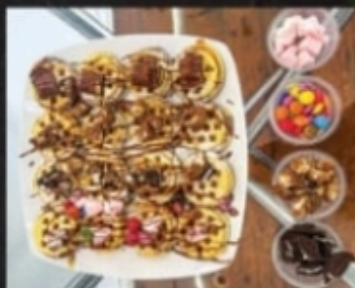

Mini Waffles

- 16 Assorted (Chocolate) R100
- 16 Assorted (Nuts) R110

Belgian Waffles

- Top Up**
- Peanuts R10
 - Macadamia R15
 - Chocolate R20
 - Nutella R25

- Plain Dusted Sugar R50
- Peanut and Caramel R60
- Toasted Marshmallow R65
- Choc Macadamia R75
- Banana & Cream Belgian R75
- Peacan Caramel Delight R80
- Almond and Belgian Choc R80
- Kinder and Smarty  R80
- Cookies and Cream  R85
- Nutty Nutella  R85
- Nosh and Brazil  R85
- Strawberry & Cream R85
- Mixed Nuts R90
- Cashew & Coconut Cream R100